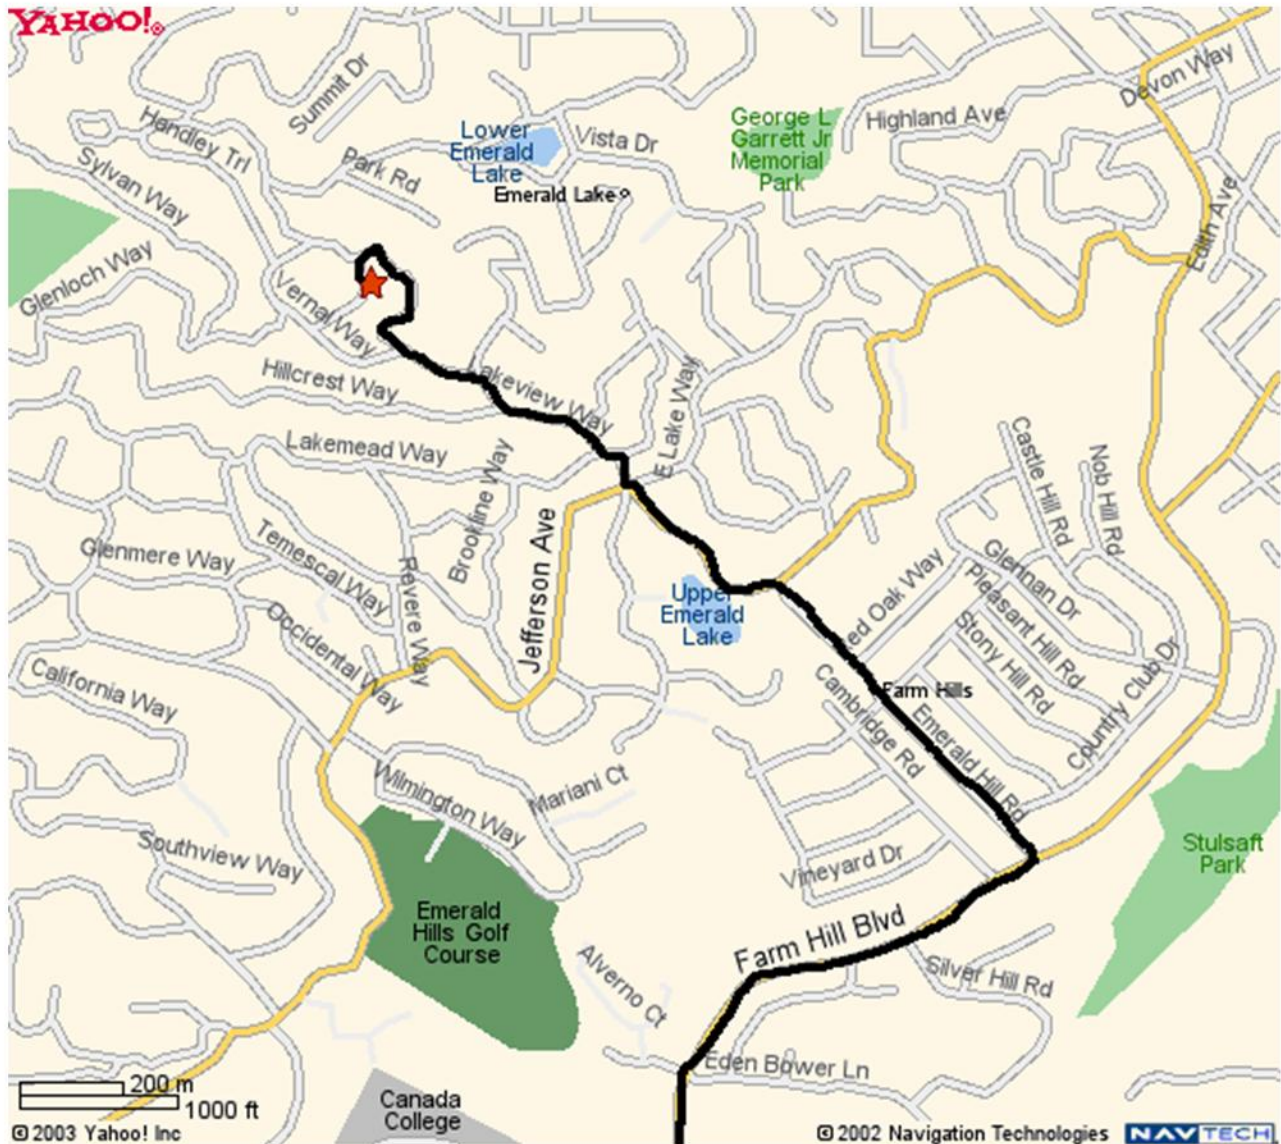

723 Midland Way, Emerald Hills, CA 94062 - 650-261-9418

From San Francisco:

1. Take I-280 SOUTH
2. Take the FARM HILL BLVD exit towards FARM HILL BOULEVARD - go 0.2 mi
3. Bear **L** on FARM HILL BLVD - go 1.2 mi
4. Turn **L** on EMERALD HILL RD - go 0.5 mi
5. Turn **L** on JEFFERSON AVE - go 0.2 mi
6. Bear **R** on LAKEVIEW WAY - go 0.5 mi **Note:** Make sure you stay on Lakeview, it turns couple of times
7. Turn **L** on MIDLAND WAY - go < 0.1 mi
8. We are 3rd House on your left.
Park anywhere you can on the street.

From El Camino Real:

1. Take JEFFERSON AVE all the way up
2. At the intersection with FARM HILL BLVD continue into FARM HILL BLVD
3. Turn **R** on EMERALD HILL RD
Continue use directions above from number 5.